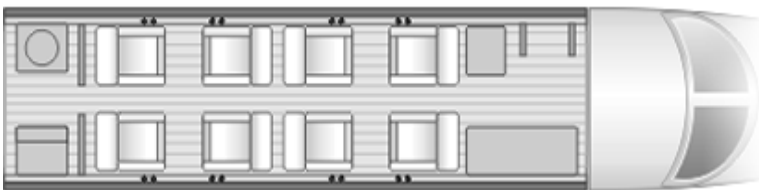

AIRCRAFT HIGHLIGHTS

- Wi-Fi
- Enclosed Lavatory
- Airshow
- Flight Phone
- DVD/CD
- Galley