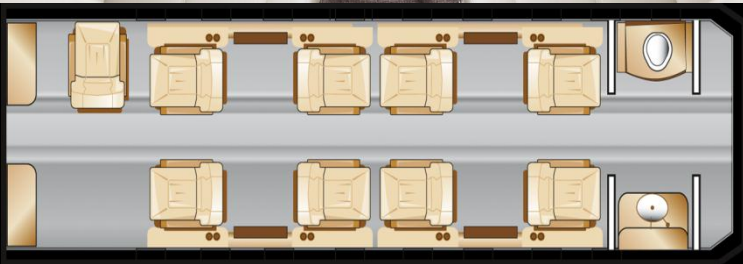

CITATION SOVEREIGN+

SPECIFICATIONS

Executive Seating

(8) Individual captain's chairs and (1) side-facing seat complement the cabin.

Cabin Amenities

- WiFi
- Airshow
- DVD/CD
- Flight Phone
- Galley
- Enclosed Lavatory