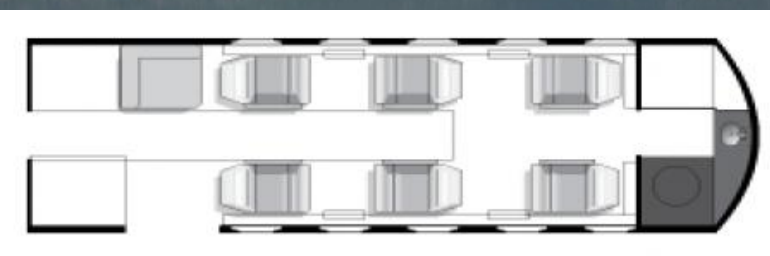

CITATION XLS

SPECIFICATIONS

Executive Seating

Up to (7) passengers total. (6) individual Captain's chairs and a single side facing seat complement the cabin.

Cabin Amenities

- Airshow
- DVD/CD
- Flight Phone
- Mini Galley
- Enclosed Lav