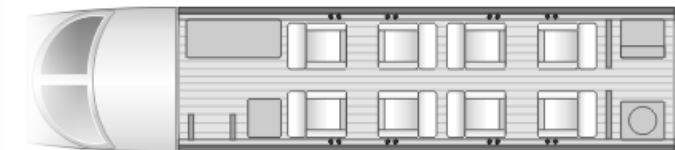

LEAR 45XR

SPECIFICATIONS

Executive Seating

(8) Individual captain's chairs and (1) place belted lavatory seat complement the cabin.

Cabin Amenities

- WiFi
- Airshow
- DVD/CD
- Flight Phone
- Galley
- 110 Volt Outlet
- Enclosed Lavatory