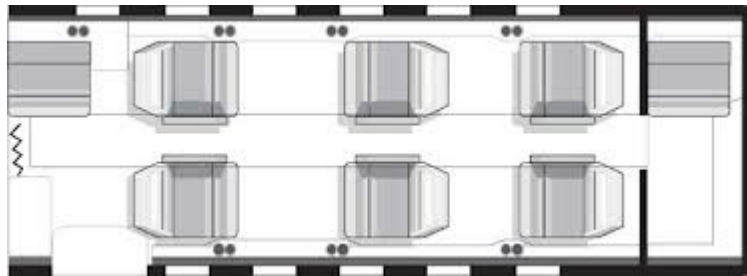

Cessna Citation CJ3

Aviation Advisor is proud to highlight the Citation CJ3. A derivative of the Citation CJ2, the CJ3 boasts increased cabin volume and speed while not sacrificing performance or reliability. The CJ3 remains a leader in the light jet category. At full capacity, the aircraft can fly non-stop itineraries such as Chicago to Las Vegas or Miami.

SPECIFICATIONS

Executive Seating

Up to (7) passengers total. (6) individual Captain's chairs and (1) side-facing seat complement the cabin.

Cabin Amenities

- Airshow
- DVD/CD
- Flight Phone
- Mini Galley
- Enclosed Lav
- 110 Volt Outlet